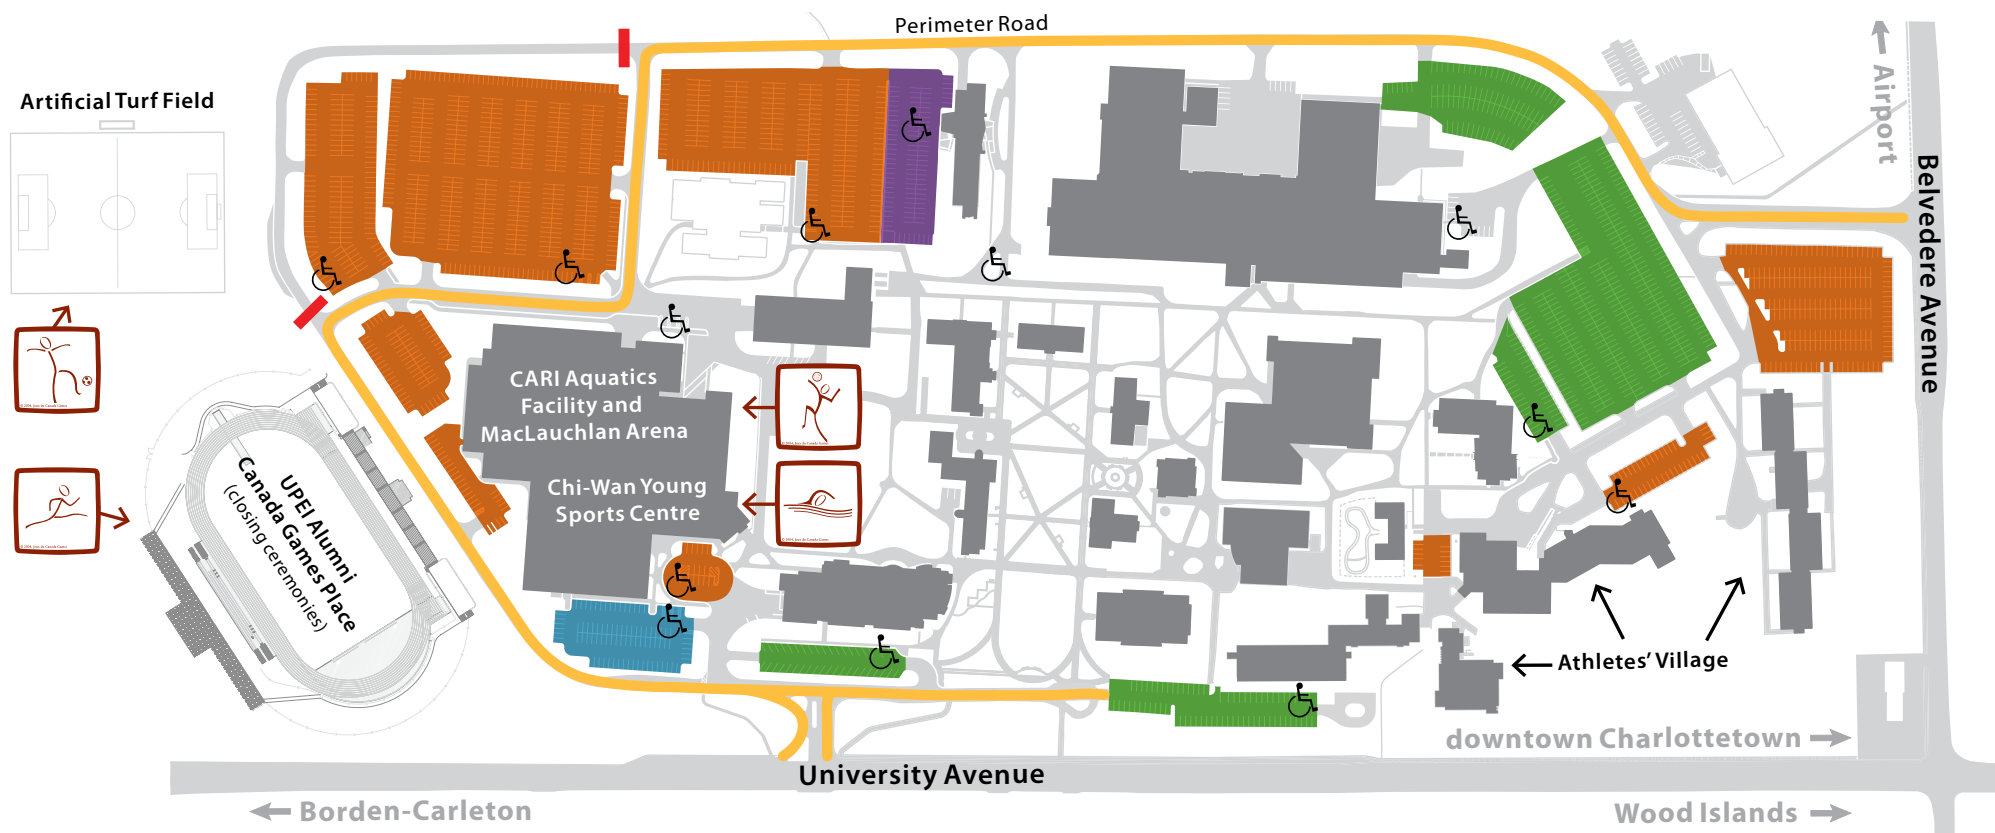

### TRAFFIC FLOW

Enter at either University or Belvedere Avenue entrances, and follow the signs to parking! To assist traffic flow at the Belvedere entrance, the Canada Games Host Society will do manual traffic control in peak times.

### CANADA GAMES PARKING

Parking lots designated for Canada Games spectators and visitors are clearly marked. Metered, accessible, and reserved parking will be maintained and enforced.

### UPEI PERSONNEL

Please use the Belvedere Avenue entrance only, and park in General and Designated Parking Lot B.

### UPEI TRAFFIC AND PARKING MAP

- Main Traffic Route
- UPEI Personnel Parking
- CARI Parking
- Traffic Blocks
- Canada Games Parking
- Accessible Parking Space(s)
- NRC Parking (private)